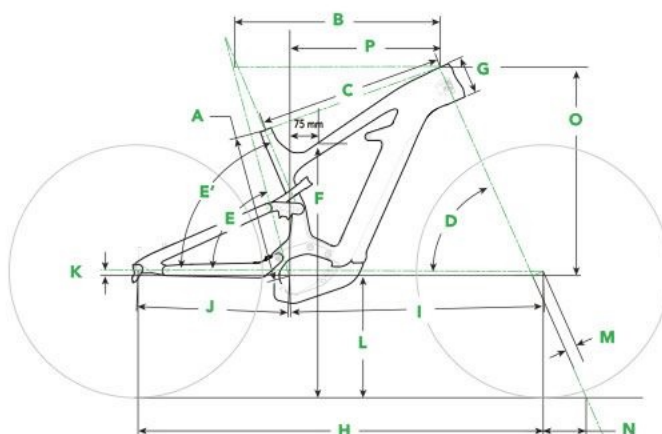

Opis produktu

Rama:	160mm travel, BallisTec Carbon Front Triangle, SmartForm C1 Alloy Swingarm, Proportional Response Tuned Suspension, removable downtube battery, alloy skid plate, Ai offset drivetrain, internal cable routing, 148x12mm thru-axle, post mount brake, tapered headtube
Amortyzator przód:	RockShox 35 Gold RL, 160mm, DebonAir, 15x110, tapered steerer, 51mm offset
Amortyzator tył:	RockShox Deluxe Select R, DebonAir
Korba:	Bosch Gen4 w/ custom Ai offset, 34T
Pedały:	-
Przerzutka tylna:	SRAM SX Eagle
Manetki:	SRAM SX Eagle, 12-speed
Kaseta:	SRAM PG-1210, SX Eagle, 11-50, 12-speed
Łańcuch:	SRAM SX Eagle, 12-speed
Obřęcze p/t:	WTB ST i29 TCS, 32h, tubeless ready
Opony p/t:	(F) Maxxis Minion DHF, 27.5/29 x 2.6", 3C compound, EXO+, tubeless ready (R) Maxxis Minion DHR II, 27.5/29 x 2.6", 3C compound, EXO+, tubeless ready
Piasta p/t:	(F) Formula 15x110 (R) Formula DC-1248, 12x148
Szprychy:	DT Swiss Champion
Hamulce:	SRAM Guide RE hydro disc, 220/200mm Centerline rotors
Dźwignie hamulca:	SRAM Guide RE hydro disc
Kierownica:	Cannondale 3 Riser, 6061 Alloy, 15mm rise, 8° sweep, 4° rise, 780mm
	Cannondale 3, 3D Forged 6061 Alloy, 1-1/8", 31.8, 0-degree

	SM	MD	LG	XL
A Seat Tube Length (cm)	41.0	44.0	47.0	51.5
B Top Tube Horizontal (cm)	58.7	61.4	63.8	66.6
C Top Tube Actual (cm)	52.2	55.2	57.8	61.2
D Head Tube Angle	66.0°	66.0°	66.0°	66.0°
E Seat Tube Angle				
E' Seat Tube Angle Effective	75.0°	75.0°	75.0°	75.0°
F Standover (cm)	73.9	74.9	75.5	77.8
G Head Tube Length (cm)	10.0	11.0	12.0	13.0
H Wheelbase (cm)	118.4	122.1	124.7	127.6
I Front Center (cm)	73.5	77.2	79.7	82.7
J Chain Stay Length (cm)	45.0	45.0	45.0	45.0
K Bottom Bracket Drop (cm)	1.0	1.8	1.8	1.8
L Bottom Bracket Height (cm)	35.1	36.2	36.2	36.2
M Fork Rake (cm)	4.4	5.1	5.1	5.1
N Trail (cm)	11.3	11.3	11.3	11.3
O Stack (cm)	58.5	61.9	62.9	63.8
P Reach (cm)	43.0	44.8	47.0	49.5